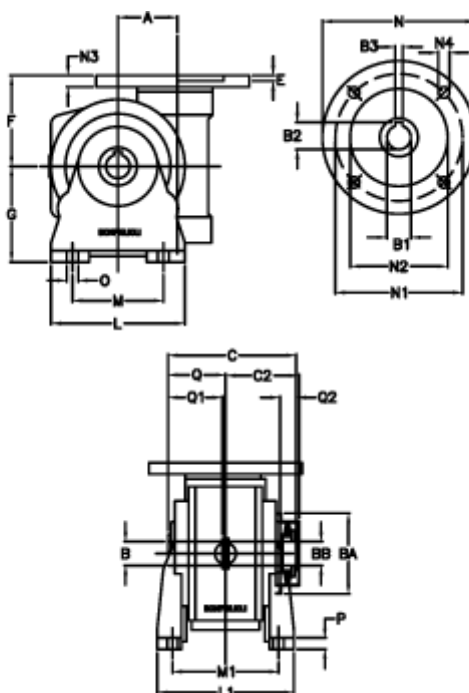

Article number: 390204901832316

Description: Worm Gear with Torque Limiter
VF 49-L1-V-18 P63B14

Measures

a	= 49.50	C2	= 63,5	M1	= 98.5	Q	= 51.0
B	= 25	Description	= VF 49V-xx-63B14	N	= 90	Q1	= 41
B1 E7	= 11	E	= 3.0	N1	= 75	Q2	= 15
B2	= 12.8	F	= 70	N2	= 60		
B3 H9	= 4	g	= 82	N3	= 7.0		
BA	= 63	L	= 110	N4	= 6		
BB H7	= 14	L1	= 124.0	O	= 8.5		
C	= 105	m	= 63	P	= 12		